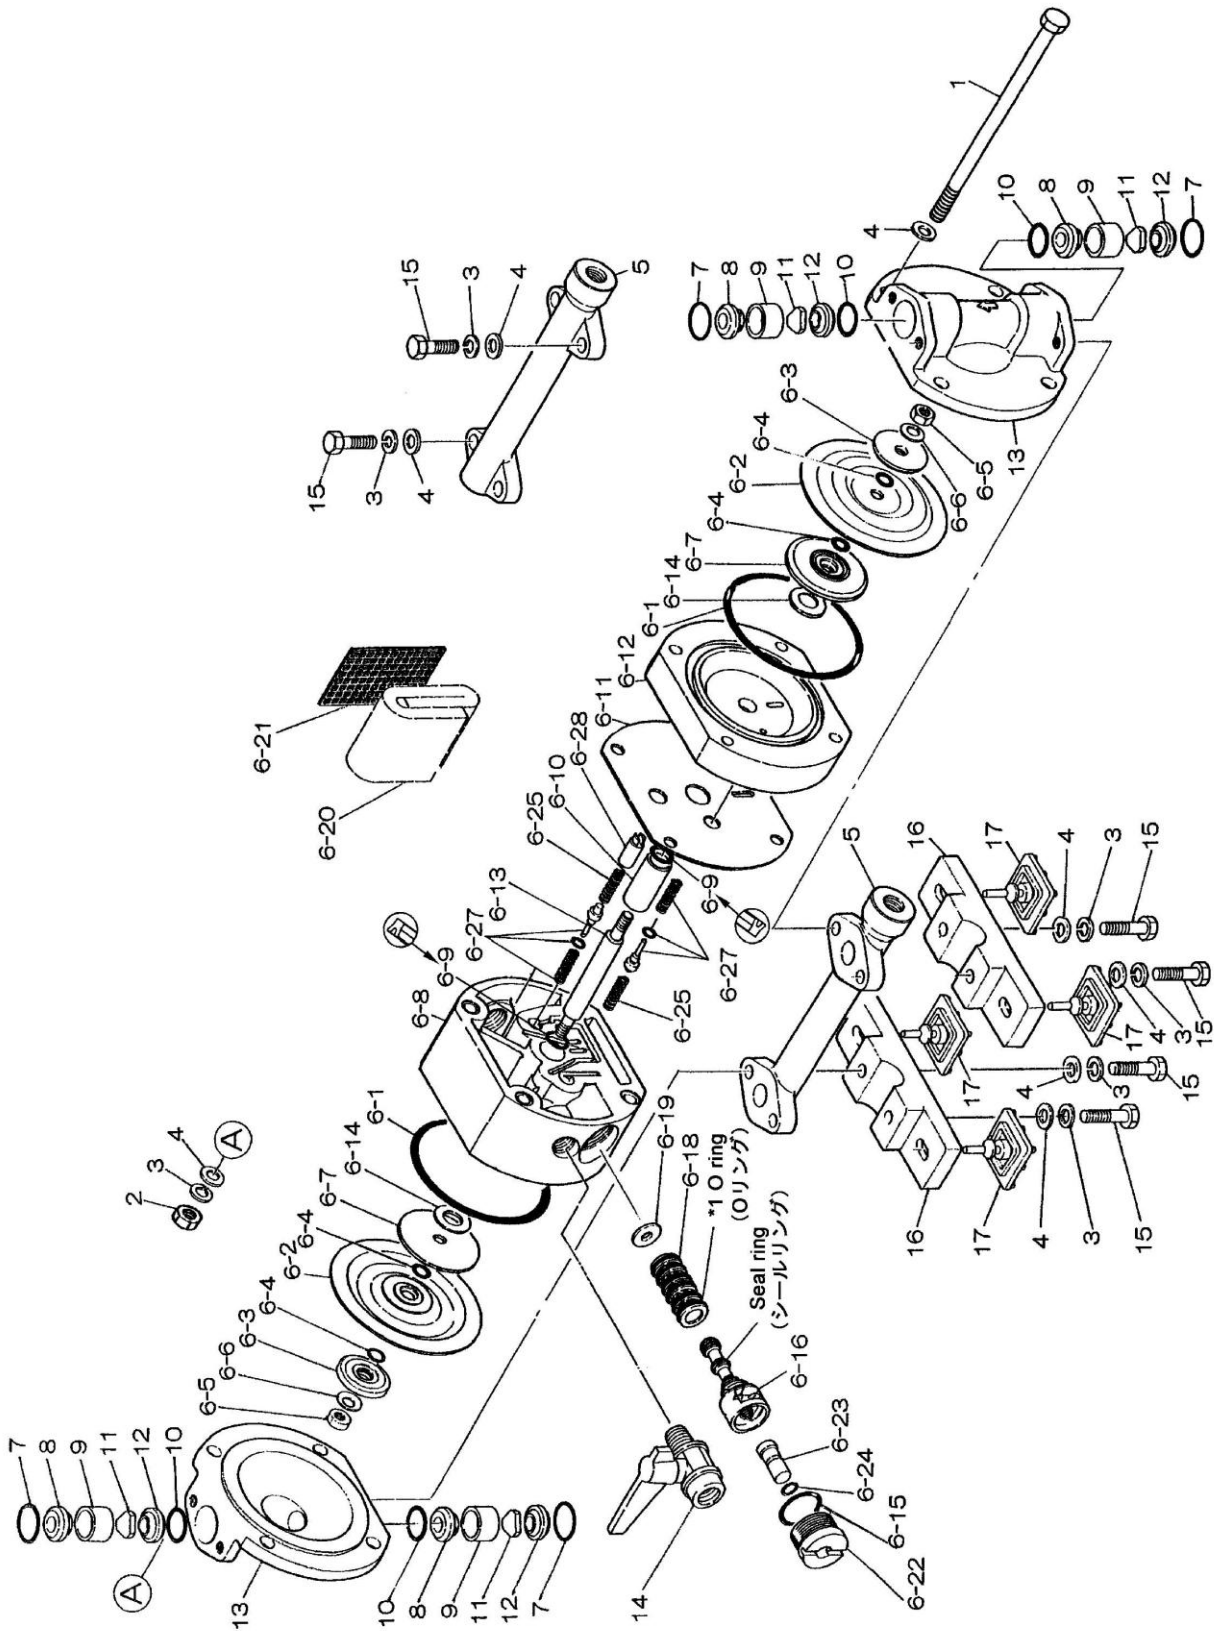

Fluid contact Portion : Aluminum type
 Stainless-steel type

Ref.No.	Parts No.	Description	Parts Component	Remark	Order Qty
1	682528	BOLT	4		
2	628010	NUT	4		
3	681855	SPRING LOCK WASHER	12		
4	631328	PLAIN WASHER	16		
5	709470	MANIFOLD	2		
6	802047	BODY ASSEMBLY	1		
7	643015	O RING	4		
8	709634	VALVE STOPPER	4		
9	709635	VALVE GUIDE	4		
10	771133	O RING	4		
11	771152	FLAT VALVE	4		
12	709637	VALVE SEAT	4		
13	709469	OUT CHAMBER	2		
14	682771	BALL VALVE	1		
15	621103	BOLT	8		
16	771101	BASE	2		
17	771102	CUSHION	4		

■ Parts List

BODY ASSEMBLY

Ref.No.	Parts No.	Description	Parts Component	Remark	Order Qty
6-1	640139	O RING	2		
6-2	771093	DIAPHRAGM	2		
6-3	709477	CENTER DISK	2		
6-4	643003	O RING	4		
6-5	683391	NUT	2		
6-6	684915	CONED DISK SPRING	2		
6-7	709317	CENTER DISK	2		
6-8	780000	BODY	1		
6-9	685752	PACKING	2		
6-10	771088	BUSHING	1		
6-11	771980	GASKET	1		
6-12	780001	BODY B	1		
6-13	709316	CENTER ROD	1		
6-14	771239	CUSHION	2		
6-15	640017	O RING	1		
6-16	683113	NUT	1	This is not available individually. Please order 802386 C-SPOOL ASSY (Parts Component 1).	
	711239	C SPRING	2		
	711240	SPOOL	1		
	771098	SEAL RING	5		
	771531	SPRING HOLDER	1		
	771532	BLOCK	1		
	771672	CUSHION	1		
6-18	714682	SLEEVE	1	This is not available individually. Please order 803214 SLEEVE ASSY (Parts Component 1).	
	771097	O RING	6		
6-19	771096	CUSHION	1		
6-20	771465	SILENCER	1		
6-21	771589	MESH	1		
6-22	771100	CAP	1		
6-23	771099	RESET BUTTON	1		
6-24	640002	O RING	1		
6-25	709319	SPRING	2		
6-27	712971	SPRING	2	This is not available individually. Please order 803510 PILOT VALVE ASSY (Parts Component 2).	
	713445	PILOT VALVE	2		
	771553	PACKING	2		
6-28	771095	STOPPER	1		