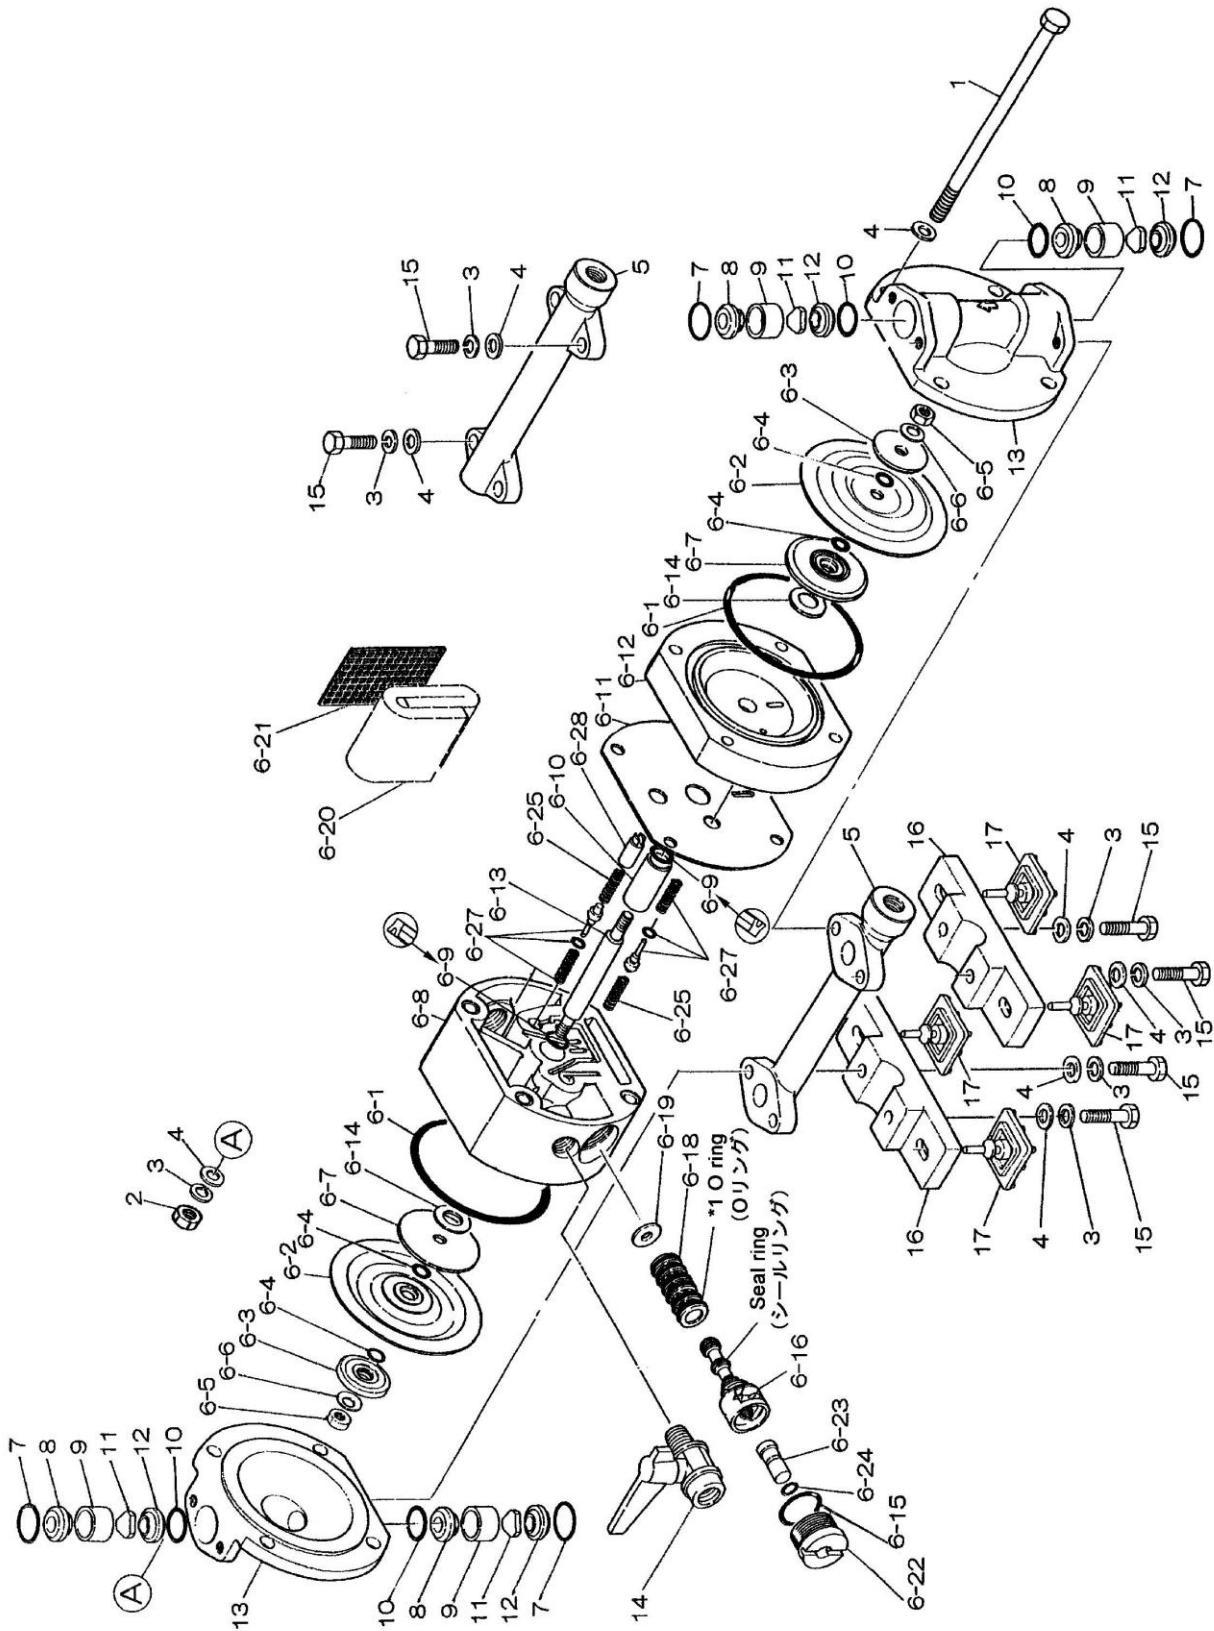

Fluid contact Portion : Aluminum type
 Stainless-steel type

Ref.No.	Parts No.	Description	Parts Component	Remark	Order Qty
1	682528	BOLT	4		
2	628010	NUT	4		
3	681855	SPRING LOCK WASHER	12		
4	631328	PLAIN WASHER	16		
5	709468	MANIFOLD	2	This is not available individually. Please order 831274 MANIFOLD ASSY (Parts Component 2).	
	709475	HEXAGON SOCKET HEAD PLUG	2		
6	802048	BODY ASSEMBLY	1		
7	643015	O RING	4		
8	709634	VALVE STOPPER	4		
9	709635	VALVE GUIDE	4		
10	771133	O RING	4		
11	771152	FLAT VALVE	4		
12	709637	VALVE SEAT	4		
13	709467	OUT CHAMBER	2		
14	682771	BALL VALVE	1		
15	621103	BOLT	8		
16	771101	BASE	2		
17	771102	CUSHION	4		

■ Parts List

BODY ASSEMBLY

Ref.No.	Parts No.	Description	Parts Component	Remark	Order Qty
6-1	640139	O RING	2		
6-2	771093	DIAPHRAGM	2		
6-3	709476	CENTER DISK	2		
6-4	643003	O RING	4		
6-5	683391	NUT	2		
6-6	684915	CONED DISK SPRING	2		
6-7	709317	CENTER DISK	2		
6-8	780000	BODY	1		
6-9	685752	PACKING	2		
6-10	771088	BUSHING	1		
6-11	771980	GASKET	1		
6-12	780001	BODY B	1		
6-13	709316	CENTER ROD	1		
6-14	771239	CUSHION	2		
6-15	640017	O RING	1		
6-16	683113	NUT	1	This is not available individually. Please order 802386 C-SPOOL ASSY (Parts Component 1).	
	711239	C SPRING	2		
	711240	SPOOL	1		
	771098	SEAL RING	5		
	771531	SPRING HOLDER	1		
	771532	BLOCK	1		
	771672	CUSHION	1		
6-18	714682	SLEEVE	1	This is not available individually. Please order 803214 SLEEVE ASSY (Parts Component 1).	
	771097	O RING	6		
6-19	771096	CUSHION	1		
6-20	771465	SILENCER	1		
6-21	771589	MESH	1		
6-22	771100	CAP	1		
6-23	771099	RESET BUTTON	1		
6-24	640002	O RING	1		
6-25	709319	SPRING	2		
6-27	712971	SPRING	2	This is not available individually. Please order 803510 PILOT VALVE ASSY (Parts Component 2).	
	713445	PILOT VALVE	2		
	771553	PACKING	2		
6-28	771095	STOPPER	1		